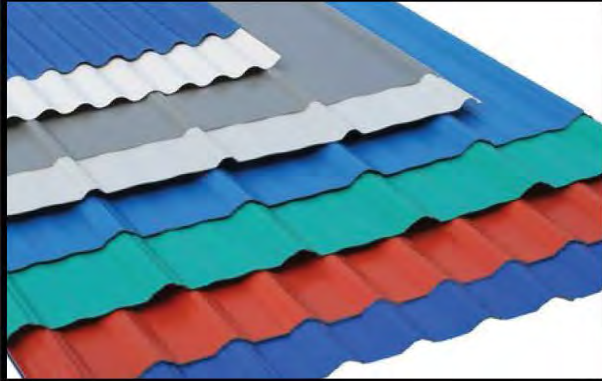

Katalyst **Incorporation** LLC

STEEL MATERIAL
Worldwide Exporters

Katalyst **Incorporation** LLC

Roofing Sheet

- Plain & Colored Roofing Sheet
- One Fold Roofing Sheet
- Two Fold Roofing Sheet
- Curved Bend & V Bend

Steel Bars

- Plain Deformed Bars
- Round Deformed Bars
- Square Bars
- Reinforcing Bars

- Hollow Section**
- Square Tubing
 - Round Tubing
 - Rectangular Tubing

- GI & Metal Sheet**
- Plain Sheet
 - Carbon Steel
 - Alloy Steel
 - Stainless Steel
 - Tool Steel